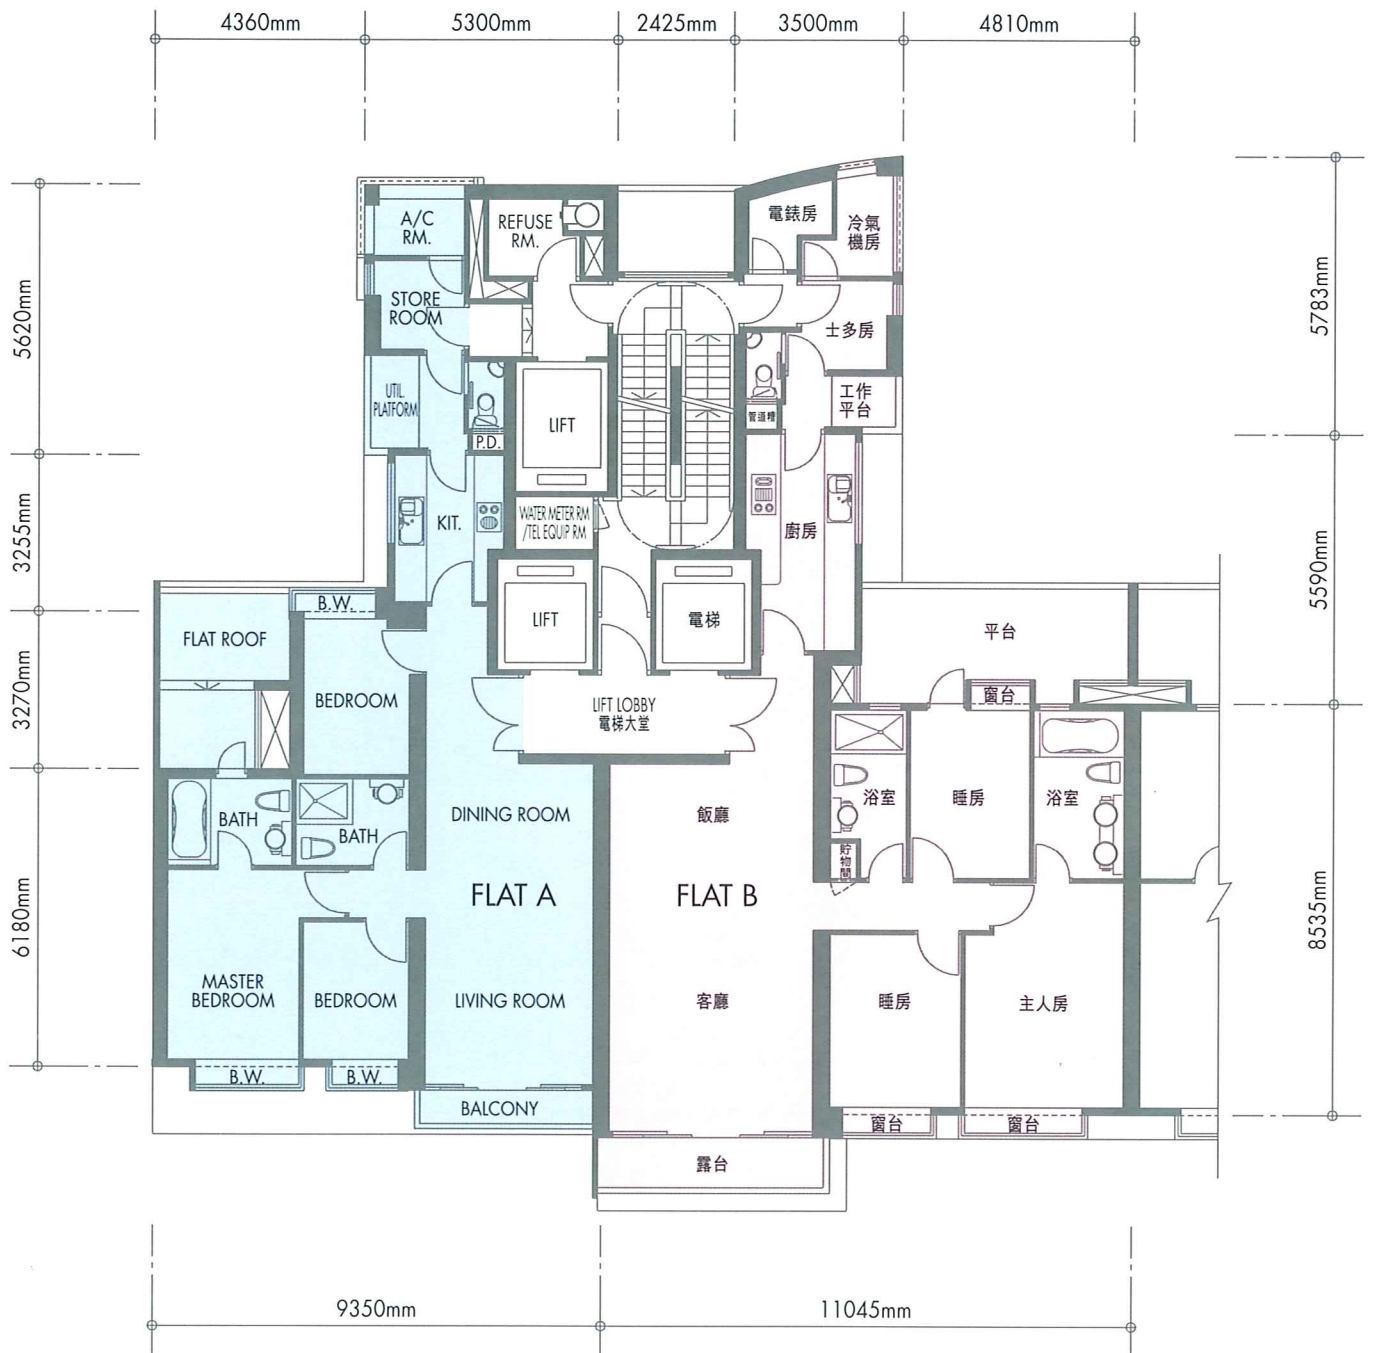

SOUTH TOWER 2 5/F

↓ Panoramic Ocean View ↓
無邊際遠洋景

SOUTH TOWER 2 6-41/F

↓ Panoramic Ocean View ↓
無邊際遠洋景

SOUTH TOWER 2 42-48/F

↓ Panoramic Ocean View ↓
無邊際遠洋景

SOUTH TOWER 2 49-51/F

50-51/F Part Plan
部份平面圖

51/F Part Plan
部份平面圖

↓ Panoramic Ocean View ↓
無邊際遠洋景